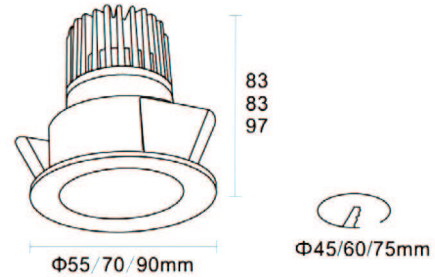

Intense

Fixed and adjustable type die-casting aluminum body
 Light source with LED COB 8W 12W
 Beam angle 15° 24° 36°
 Included non-dimming driver

white	black	chrome	lamp		beam angle	color temp.K	ØxH mm	weight kg	q'ty /ctn
3001.15.08.30.16	3001.15.08.30.05	3001.15.08.30.06	8W LED - 800lm,	150mA 36-42V	15°	3000	55x83	0.13	100
3001.24.08.40.16	3001.24.08.40.05	3001.24.08.40.06	8W LED - 800lm,	150mA 36-42V	24°	4000	55x83	0.13	100
3002.15.08.30.16	3002.15.08.30.05	3002.15.08.30.06	8W LED - 800lm,	150mA 36-42V	15°	3000	70x83	0.17	60
3004.24.12.40.16	3004.24.12.40.05	3004.24.12.40.06	12W LED - 1200lm,	320mA 36-42V	24°	4000	90x97	0.29	60
OPTION		Dimming Driver	DALI/ 0-10V/ Triac/ SMART		emergency on request				